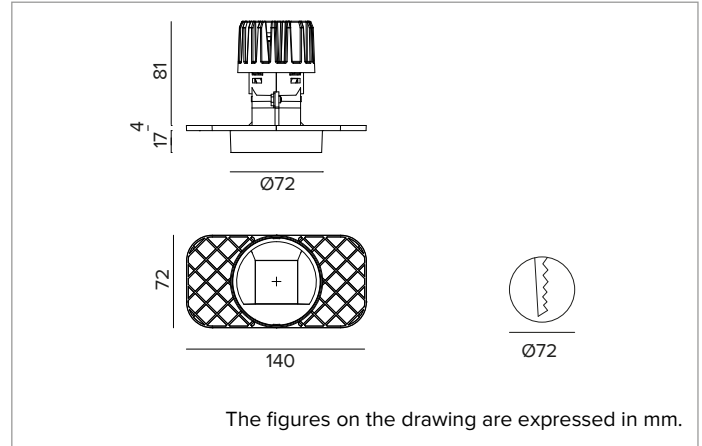

## Recessed LED Downlight in a trimless version

		3000K	H(m)	D1(m)	D2(m)	E <sub>max</sub> (lx)
		Ra90	42°	73°		
Fixture Power	13W	1	0.83	1.56	876	
Source Flux	1606lm	2	1.65	3.11	219	
Fixture Flux	972lm	3	2.48	4.67	97	
Efficacy	73lm/W	4	3.31	6.23	55	
TS1393	I <sub>max</sub> =625cd/klm	I <sub>max</sub>	1003cd	5	4.13	7.78 35